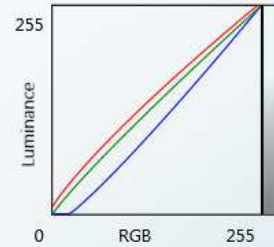

Current Settings

Select Display

Built-in Display

Basic

Advanced

Color Enhancement

Hue 0

Saturation 15

Preview

Basic

Advanced

Color Depth

16 Bit

✓ 32 Bit

Color Enhancement

All Colors

Brightness 5

Contrast 50

Gamma 1,2

Color Enhancement

Red

Brightness 5

Contrast 50

Gamma 1,2