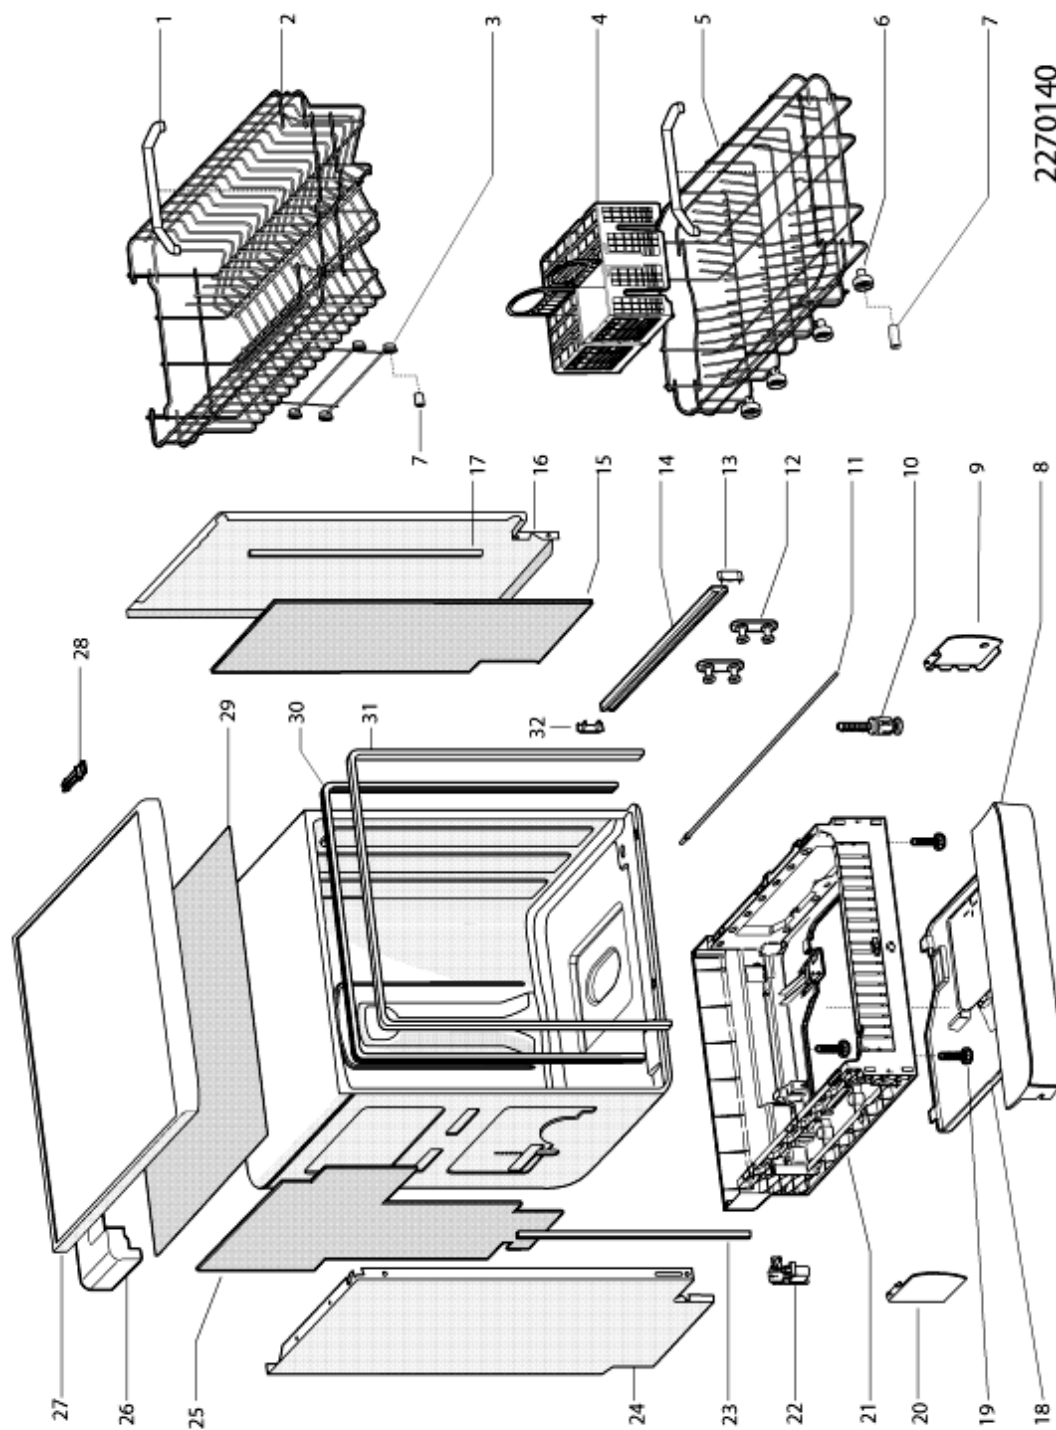

2270140

Exploded views

2270140

2270140

Spare parts list

Ref.	Code	From	To S/N	Substitute	Description	Notice	Industrial
002	C00258625				flap upper basket light blue		
002	C00258626			1 x C00257141	upper basket noclik/clak grey		
003	C00094191			1 x C00109840	upper basket roller evo3		
004	C00258627				cutlery basket light blu		
005	C00257373			1 x C00278530	grey lower basket		
006	C00260820				lower basket wheel		
007	C00257142				basket wheel axis		
008	C00269331				plinth panel swell white(pw) eos		
009	C00269330				base moulding cover plate right		
012	C00256828				runner support upper basket		
013	C00256874				rail front stop		
016	C00260826		00312...	1 x C00260827	right side panel rh (pw)		
016	C00280771	00313...		1 x C00280772	right side panel rh (pw)		
018	C00256568		91231...		tray on bottom of tub 60cm		36611230000
018	C00277020	00101...			tray on bottom of tub 60cm		36611230900
019	C00260818				adjustable foot		
020	C00269329				base moulding cover plate left		
021	C00260817		91231...		base + feet (f.s.)		36611230000
021	C00277179	00101...			base + feet (f.s.) 60cm		36611230900
022	C00257123				radio interference suppressor		
024	C00260825		00312...	1 x C00260827	left side panel lh (pw)		
024	C00280770	00313...		1 x C00280772	left side panel lh (pw)		
026	C00256569		00702...		rear support - top 60cm		
026	C00281417	00703...			support rear cross beam eps 60		
026	C00281418	00703...			support		
027	C00269327				cover white(pw) eos		
028	C00256872				catch plate		
030	C00256570				door seal - top and sides 60cm eos		
032	C00256873				rail back stop		
099	C00256553				serial port cover		
099	C00260213				cover fix sx		
099	C00260214				cover fix dx		
999	C00257104				tank bottom border strip		