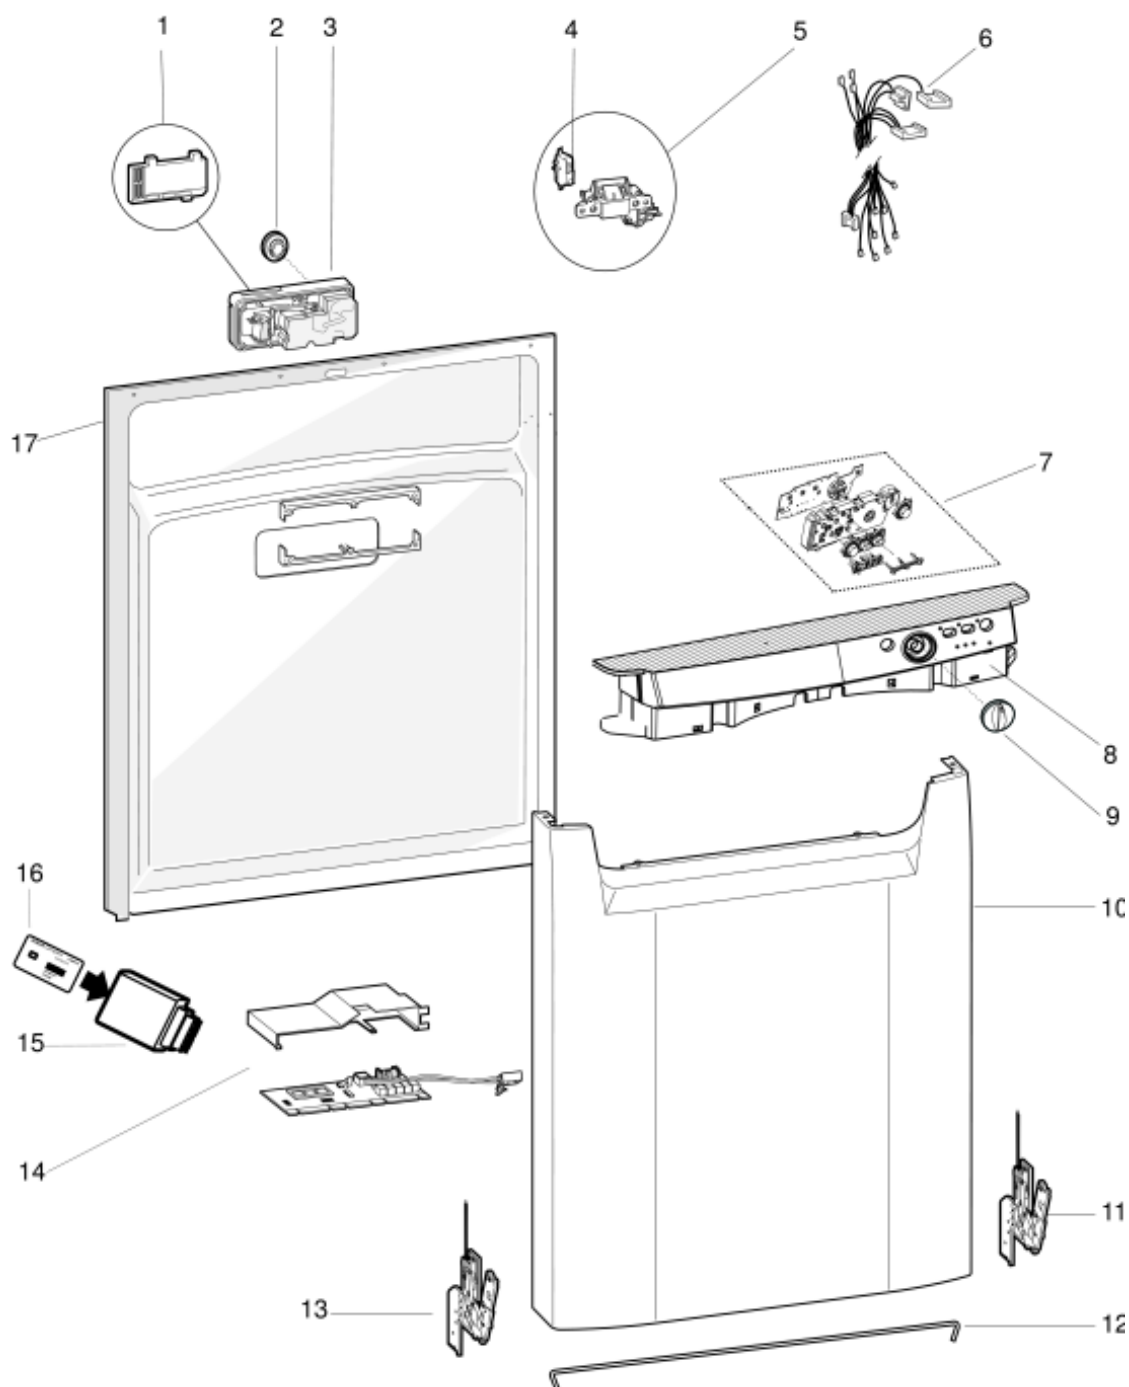

2270320E

Exploded views

2270320E

2270320E

Spare parts list

Ref.	Code	From	To S/N	Substitute	Description	Notice	Industrial
002	C00051755				rinse aid cap (pair) raised & flush		
003	C00269326				electrodisp.(no lamp rinseaid-reed)		
004	C00118781		90925...		microswitch		36611230000
004	C00274117	90926...			microswitch		36611230900 36611231000 36611231100
005	C00118765		90925...		door lock assembly (dw)		36611230000
005	C00274116	90926...			locking assembly dea602 60cm		36611230900 36611231000 36611231100
006	C00256982		90925...		wiring dea601-reed salt		36611230000
006	C00256983		90925...		wiring dea601 ev1-rig-iaqs-t		36611230000
006	C00256985		90925...		wiring dea601-pressur.switch-		36611230000
006	C00256988		90925...		wiring dea601-power supply		36611230000
006	C00260834		90925...		wiring dea601-drain pump-motor		36611230000
006	C00274121	90926...			wiring dea602-electrodisp.-door		36611230900 36611231000 36611231100
006	C00274122	90926...			wiring dea602-drain pump-		36611230900 36611231000 36611231100
006	C00274125	90926...			wiring dea602 ev1-rig-t		36611230900 36611231000 36611231100
006	C00274126	90926...			wiring dea602-reed salt		36611230900 36611231000 36611231100
006	C00274127	90926...			wiring dea602-power supply		36611230900 36611231000 36611231100
006	C00277367	90926...			wiring dea602-pressur.switch-		36611230900 36611231000 36611231100
006	C00277487	90926...			wiring inner door-hinge item left		36611230900 36611231000