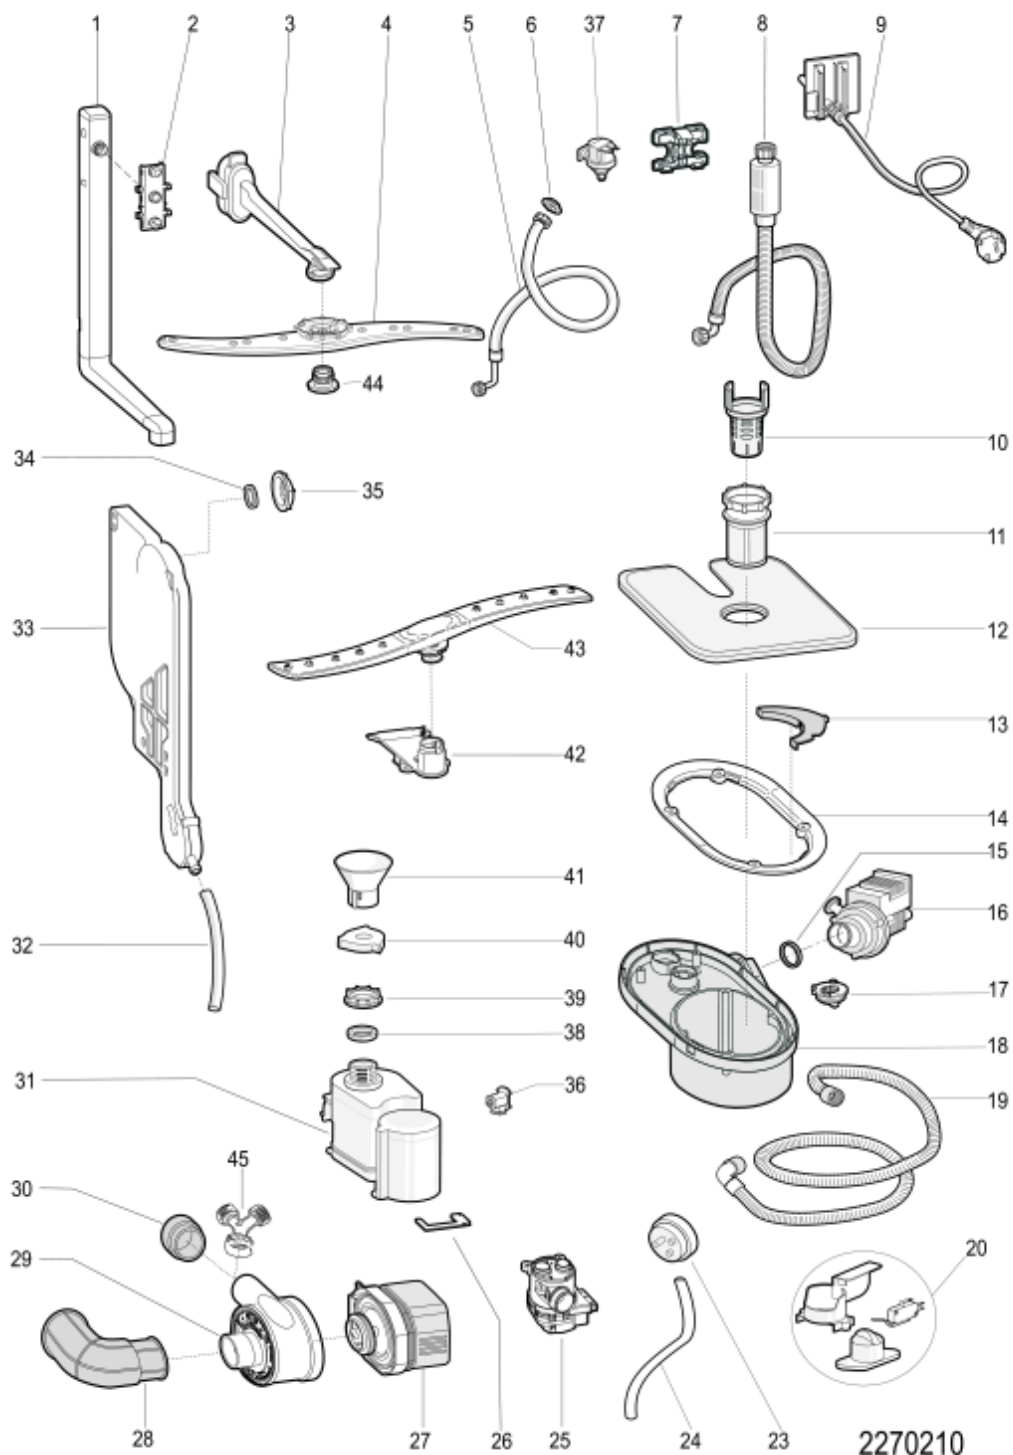

2270210

Exploded views

2270210

Spare parts list

Ref.	Code	From	To S/N	Substitute	Description	Notice	Industrial
001	C00256576				upper wash arm feed pipe		
002	C00256875				rack guide casing		
003	C00256574				upper wash arm feed pipe		
004	C00256575				set upper wash arm curved		
005	C00144176				inlet hose 1500mm		
007	C00256552		90904...		hose support 60cm		
007	C00275963	90905...			hose support 45-60cm		
009	C00256534			1 x C00279484	supply cable schuko		
010	C00256572				central filter		
011	C00256571				outer fine rotating filter		
012	C00256573				outlet filter stainless inox 60cm		
013	C00256556				water channeler		
014	C00256579				sump fixing ferrule		
016	C00256542			1 x C00272301	drain pump		
018	C00257097				flap for set sump		
018	C00257321				set sump		
019	C00256559		90904...	1 x C00273284 1 x C00275963	drain hose lvs eos 60cm		
019	C00273284	90905...			drain hose 45-60cm		
020	C00264367		90925...		float - overflow unit 60cm		36611230000
020	C00272277	90926...			float - overflow unit 45cm		36611230900 36611231000 36611231100
023	C00256536		90925...		pressure switch 85/65		36611230000
023	C00274118	90926...			pressure switch 85/65 dea602		36611230900 36611231000 36611231100
024	C00256535				pipe pressostat		
027	C00256523				wash motor/pump 230v + seal		
028	C00257323				pipe sump-wash motor		
029	C00256526				heating 29.2ohm + seal		
031	C00256548				water softener		
032	C00256558				tube - softener/sump 170mm eos		
032	C00272873				tube water inlet electrov/air-break		
033	C00256546				air break + turbine