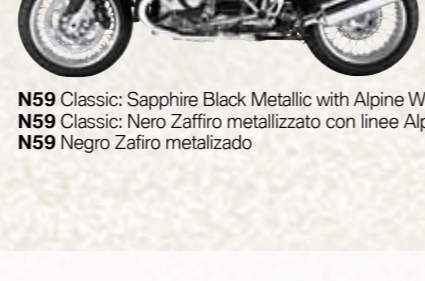

TOUR

K 1600 GTL Exclusive

K 1600 GTL

K 1600 GT

R 1200 RT

F 800 GT

ROADSTER

R nineT

NA5 Racing Red
NA5 Racing Red
NA5 Rejo Racing

K 1300 R

ENDURO

R 1200 GS Adventure

R 1200 GS

NB5 Blue Fire
NB5 Fira Blu
NB5 Azul Fuego

NA5 Racing Red
NA5 Racing Red
NA5 Rejo Racing

F 800 GS Adventure

NA5 Racing Red
NA5 Racing Red
NA5 Rejo Racing

UNSTOPPABLE
bmw-motorrad.com/models

SPORT

HP4

S 1000 RR

K 1300 S

URBAN MOBILITY

F 700 GS

G 650 GS

G 650 GS Sertão

C 600 SPORT

C 650 GT

C Evolution