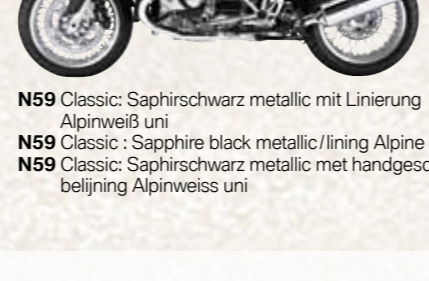

TOUR

K 1600 GTL Exclusive

K 1600 GTL

K 1600 GT

R 1200 RT

F 800 GT

ROADSTER

R nineT

K 1300 R

ENDURO

R 1200 GS Adventure

NB5 Bluefire uni
NB5 Bluefire
NB5 Bluefire uni

UNSTOPPABLE

bmw-motorrad.com/models

SPORT

HP4

S 1000 RR

K 1300 S

URBAN MOBILITY

F 700 GS

G 650 GS

G 650 GS Sertão

C 600 SPORT

C 650 GT

C Evolution