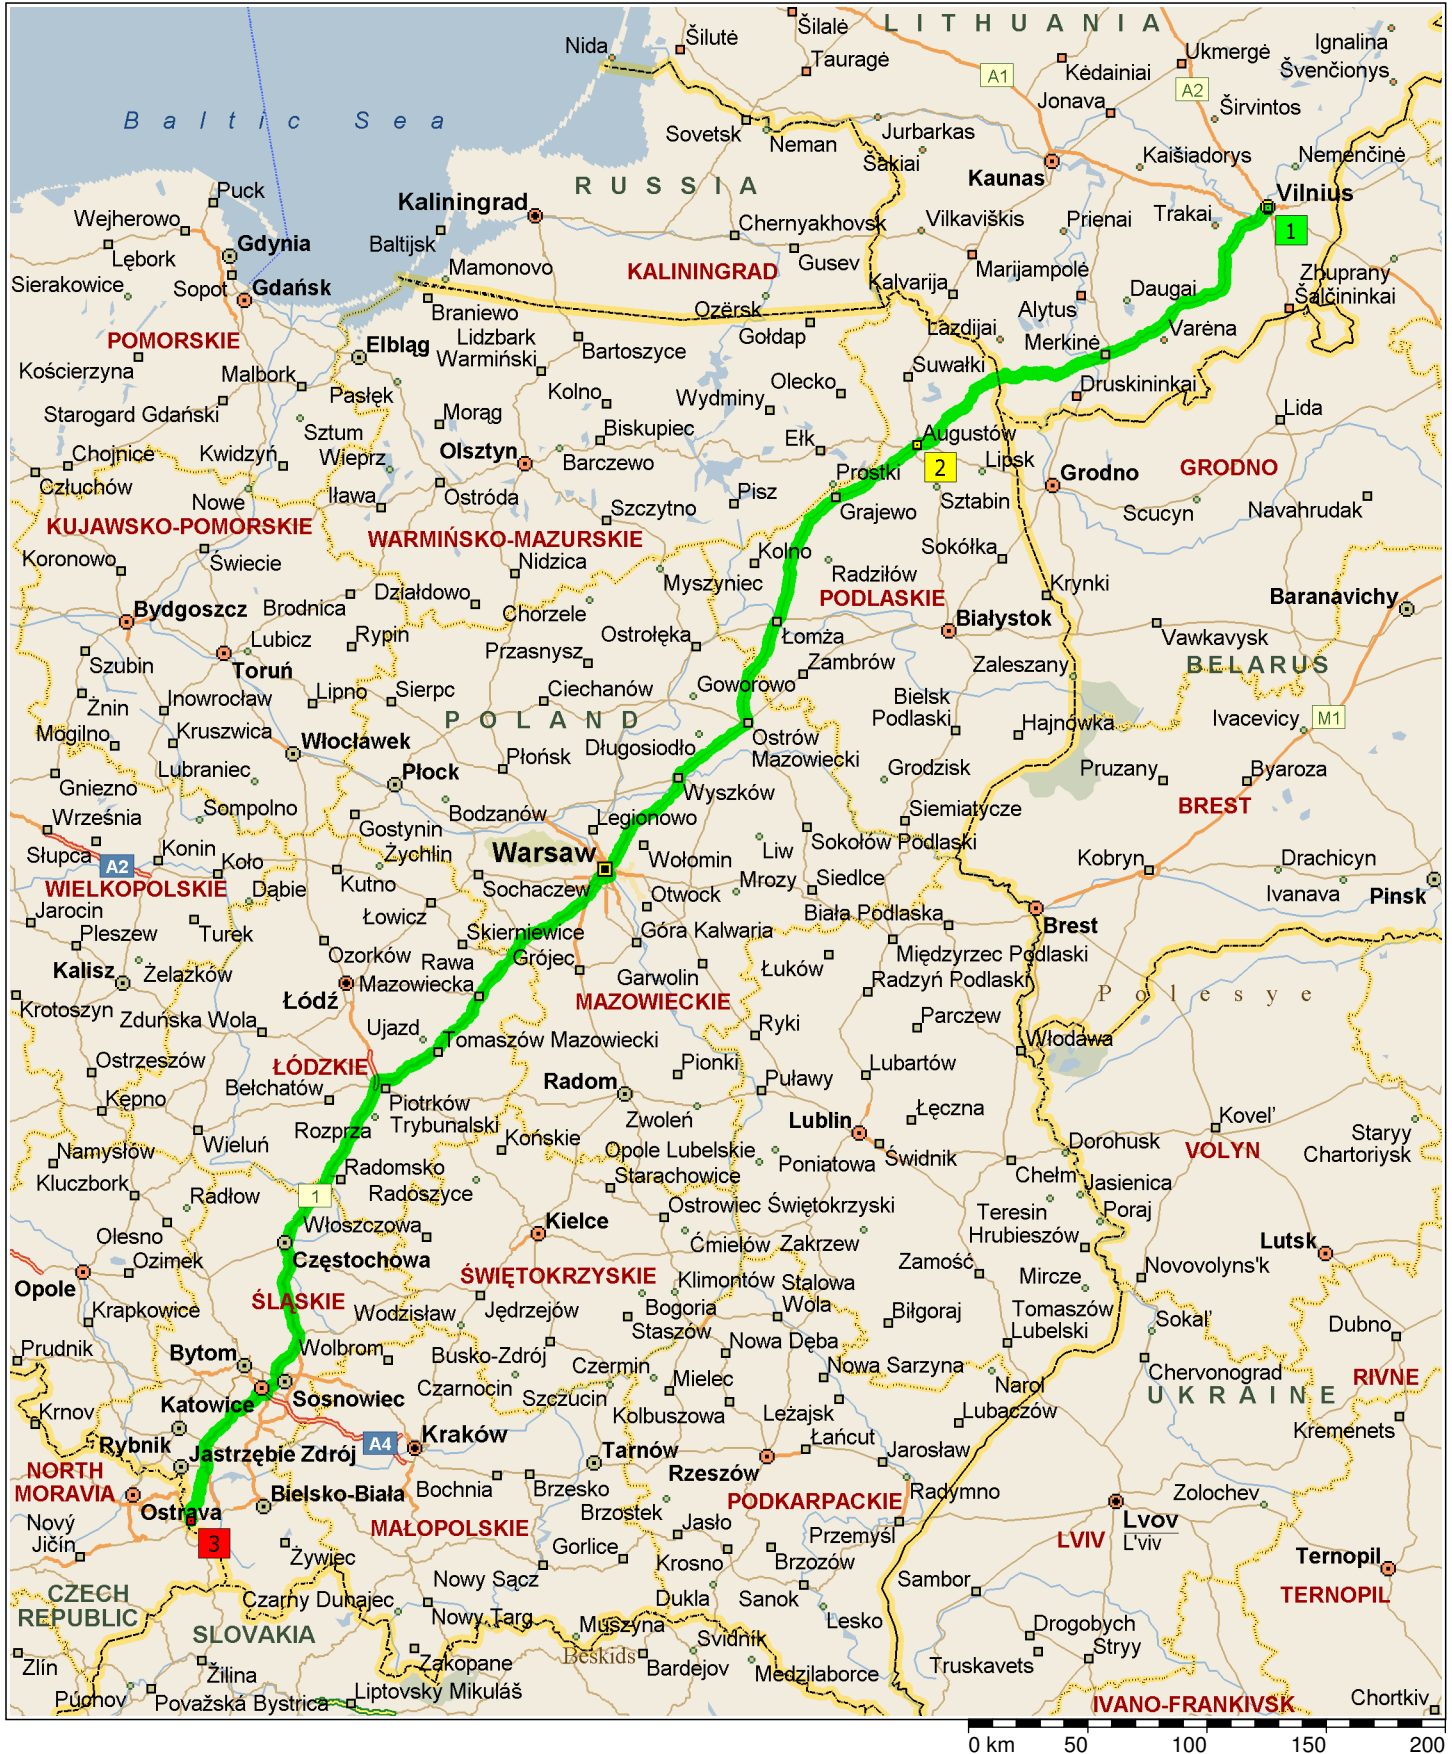

Vilnius to Cieszyn

804.0 kilometres; 12 hours, 35 minutes

Copyright © 1988-2001 Microsoft Corp. and/or its suppliers. All rights reserved.

© 2000 Navigation Technologies B.V. and its suppliers. All rights reserved. Selected Road Maps © Copyright 2000 by AND International Publishers N.V. All rights reserved. © Crown Copyright 2000. All rights reserved. License number 100025500.