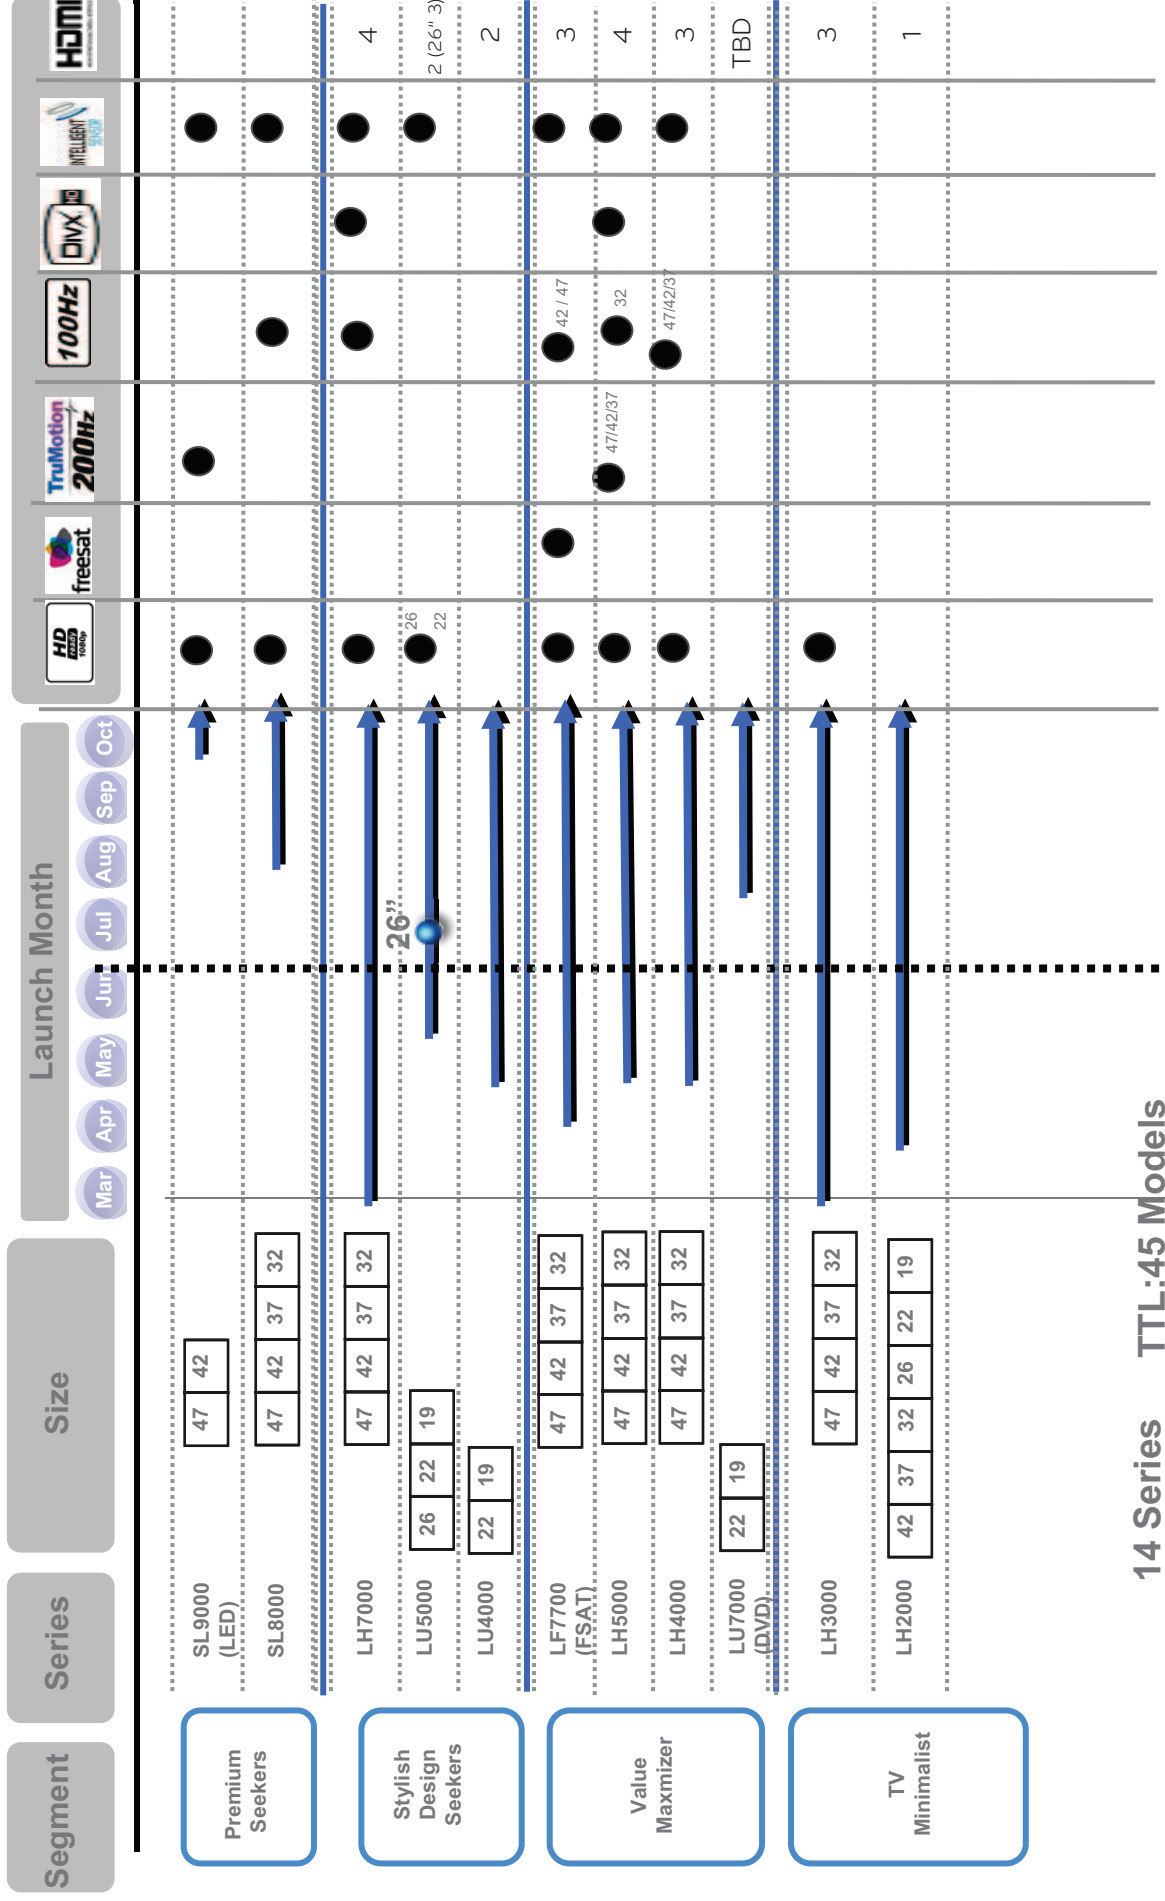

'09 LCD Line-up Plan

14 Series TTL:45 Models